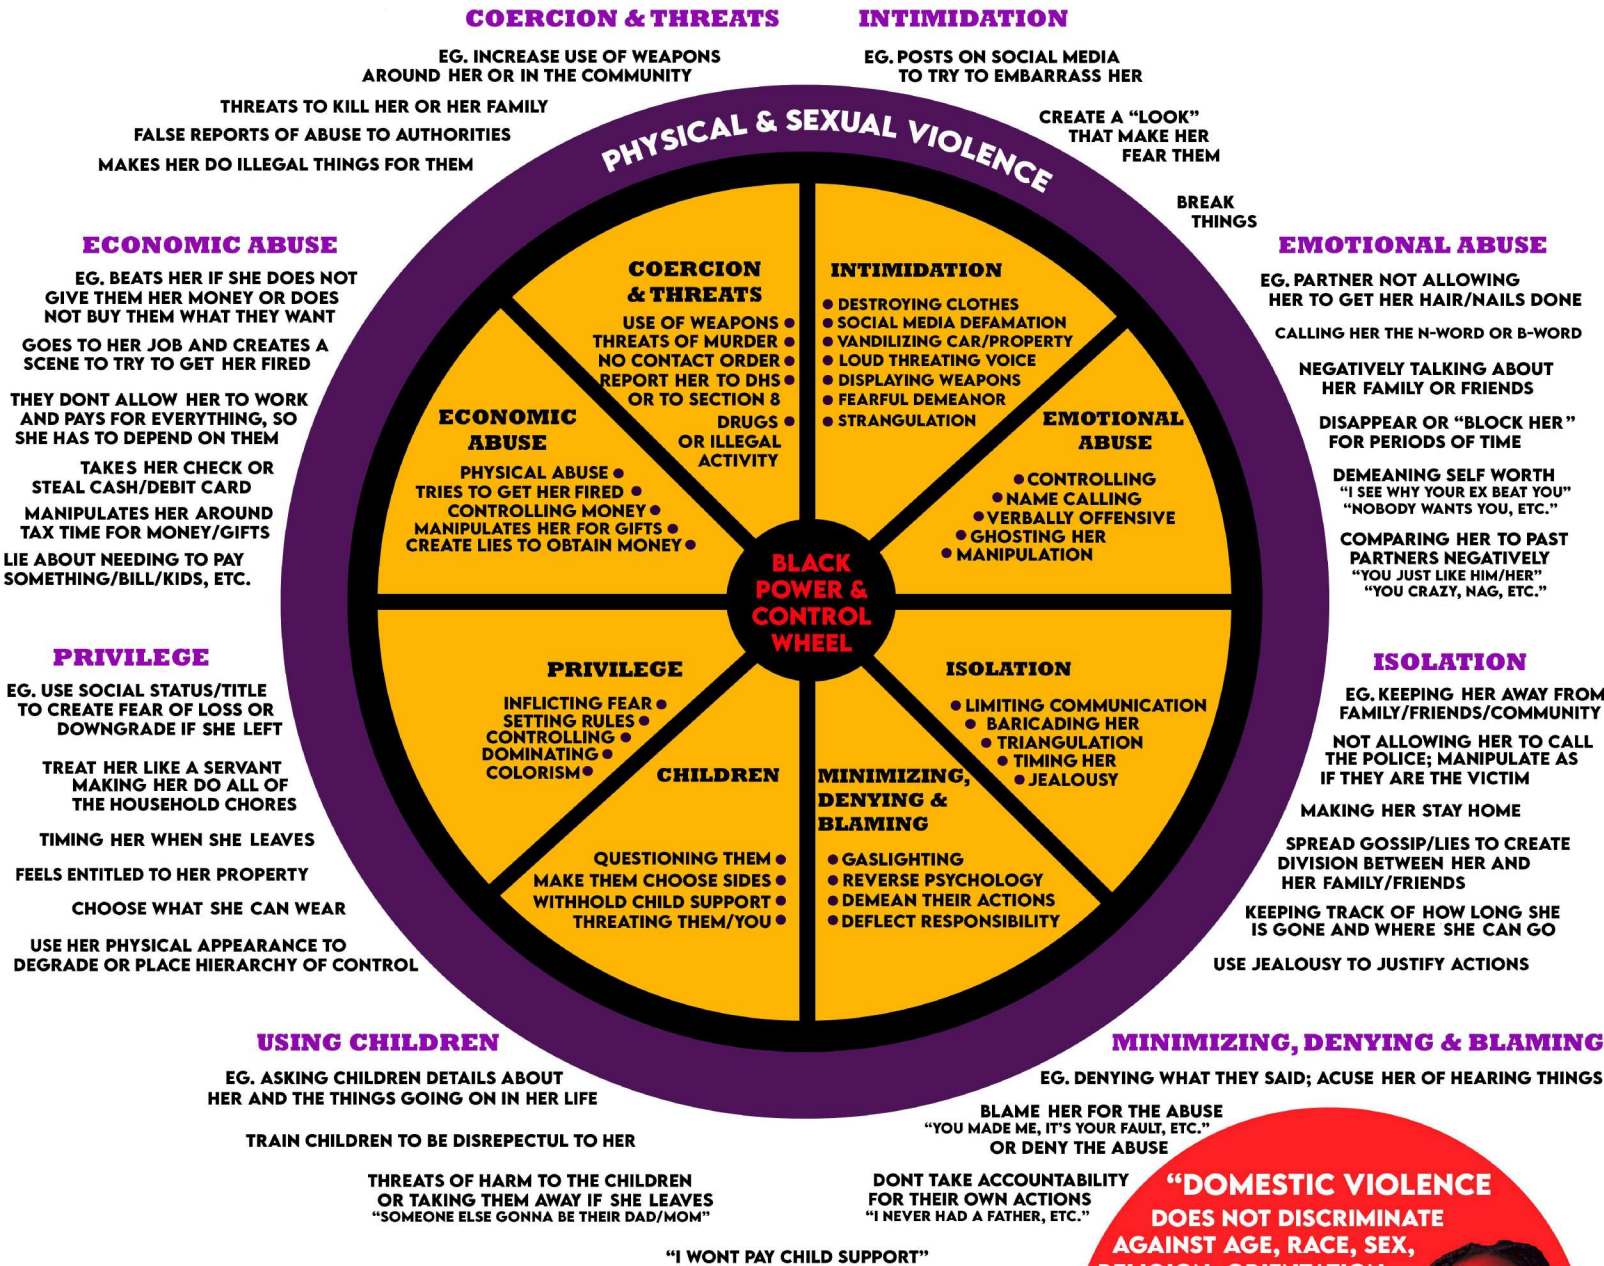

# POWER & CONTROL WHEEL: THE AFRICAN AMERICAN/ BLACK COMMUNITY

CREATED BY AMANI COMMUNITY SERVICES

These are the primary eight ways an abuser uses their dominance within the black community

AMANI COMMUNITY SERVICES  
 2315 FALLS AVE SUITE 1  
 WATERLOO, IA 50701  
 WWW.AMANI-CS.ORG  
 CRISIS LINE 1-888-983-2533

(2022)  
 ADAPTION OF THE ORIGINAL POWER AND CONTROL WHEEL APPROVED BY THE DOMESTIC ABUSE INTERVENTION PROGRAMS THE DULUTH MODEL.ORG